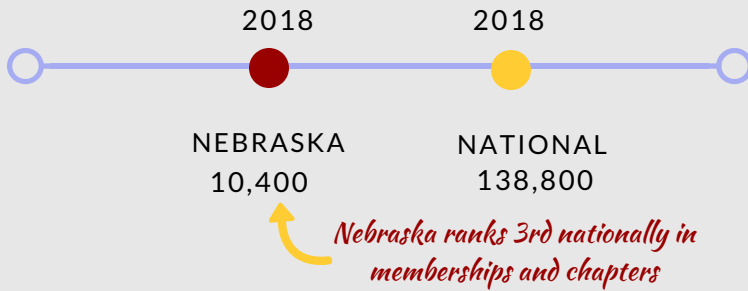

PHEASANTS FOREVER AND QUAIL FOREVER OF NEBRASKA

MEMBERSHIP

\$6,757,136 Spent

5,319 projects

HABITAT IN 2018

455,584.1 acres

YOUTH MENTOR HUNTS

CHAPTERS

Support your local Pheasants Forever and Quail Forever Chapter

PARTNERSHIPS IN NEBRASKA

MAJOR PARTNERS

Workshops/Training

SINCE 2004

- 610 Outreach Landowner Events
- 16,050 Participants

FOR MORE INFORMATION, CONTACT: